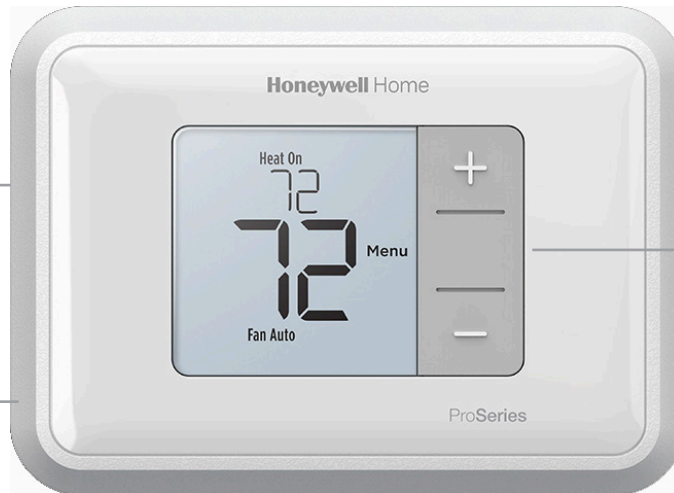

Take Comfort Up A Notch

T3 Pro Non-Programmable Thermostat

T3 Pro

Simple to read. Simple to use.

The T3 Pro is designed for those who want to keep their comfort simple. This intuitive non-programmable thermostat has an easy-to-read digital display, up and down vertical buttons and a rectangular footprint that makes it ideal for covering up old thermostat wall marks.

STRAIGHTFORWARD BACKLIT DISPLAY-SHOWS

Current room temperature and set point temperature simultaneously.

BASIC OPERATION

Auto change from heat to cool.

PRECISE COMFORT CONTROL (+/-1°F)

Basic up-down controls maintain consistent comfort with high accuracy.

DUAL POWERED

Can be powered by AA batteries or common wire. Set an alert to change AA batteries to maintain comfort controls with memory storage even during a power outage.

5-YEAR WARRANTY

Upgrade Options

TH6220WF2006

T6 Pro Smart provides energy savings settings using scheduling or geofencing, as well as App control when you're home or away

THX321WFS2001W

T10 Pro Smart with wireless sensor has the same great features as the T6 Pro Smart, but also allows you optimize comfort using wireless sensors.