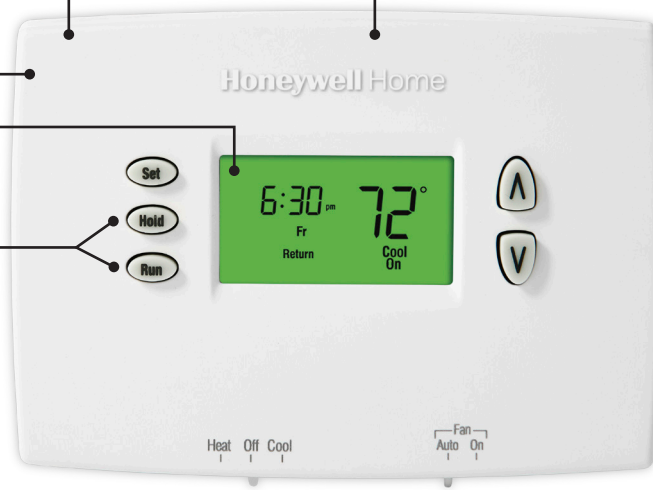

PRO 1000/2000 Thermostat

Simple to the Touch

Early Recovery –

Ensures that the programmed temperature is reached by the programmed time*.

Make More Money –

Get a premium for selling Honeywell Home thermostats – they're at top choice of homeowners.

Dual-Powered –

Battery and/or hardwire.

Clear, Backlit Digital Display –

Easy to read in various lighting conditions.

Simple-Set Programming –

Basic operation makes it easy to set the heat and cool program schedules that fit your customers' lifestyle. Simplicity helps to reduce callbacks.*

2-Year Warranty

Application Flexibility–

Models for heat pump and conventional systems.

PRO 2000 Horizontal Programmable

PRO 1000/2000 THERMOSTATS

MODEL NUMBER	STAGES	DESCRIPTION	MOUNTING
TH2110DH1002	1 Heat/1 Cool	5-2 Programmable	Horizontal
TH2110DV1008	1 Heat/1 Cool	5-2 Programmable	Vertical
TH2210DH1000	2 Heat/1 Cool Heat Pump	5-2 Programmable	Horizontal
TH2210DV1003	2 Heat/1 Cool Heat Pump	5-2 Programmable	Vertical
TH1100DH1004	Heat Only	Non-Programmable	Horizontal
TH1100DV1000	Heat Only	Non-Programmable	Vertical
TH1110DH1003	1 Heat/1 Cool	Non-Programmable	Horizontal
TH1110DV1009	1 Heat/1 Cool	Non-Programmable	Vertical
TH1210DH1001	2 Heat/1 Cool Heat Pump	Non-Programmable	Horizontal
TH1210DV1007	2 Heat/1 Cool Heat Pump	Non-Programmable	Vertical
TH1110E1000 (E1 PRO)	1 Heat/1 Cool	Non-Programmable	Horizontal

*Programmable models only.

For more information

resideo.com/pro

Resideo Technologies, Inc.

1985 Douglas Drive North
Golden Valley, MN 55422
1-800-468-1502
resideo.com

50-9580 | SS | Rev01 | 06/21 | AR
© 2021 Resideo Technologies, Inc. All rights reserved. The Honeywell Home trademark is used under license from Honeywell International, Inc. These products are manufactured by Resideo Technologies, Inc., and its affiliates.

Upgrade Options

Ask your heating and cooling professional about:

TH6220WF2006

T6 Pro Smart provides energy savings settings using scheduling or Geofencing, as well as app control when you're home or away.

THX321WFS2001W

T10 Pro Smart with wireless sensor has the same great features as the T6 Pro Smart, but also allows you to optimize comfort using wireless sensors.

Honeywell Home