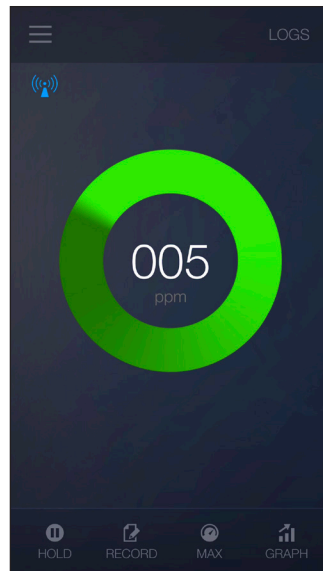

Carbon Monoxide Detector

Use as a **Stand-Alone Detector** or
Connect to a Smart Device

Functions

- CO Detection: 1 to 999 ppm
- Resolution: 1 ppm

Features

- Wireless Connectivity
- Free App
- iOS® and Android™ compatible
- CO sensor Self-Test
- Audible alert
- 3 Color warning alert
- Max value capture
- Hold
- Auto zero upon power on
- Back light
- Low battery indicator
- Auto power off
- Belt clip
- 1-Year limited warranty