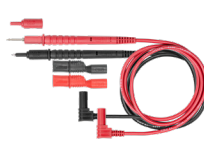

Test Leads

AAC 05353360075 Alligator Clips, Slip-On	AAC3 05353360386 Alligator Clips, Screw-On	ATLTX 05353360647 Modular Test Lead Extension Wire	ATL1 05353360641 Modular Lead Tips-Standard*	ATL2 05353360642 Modular Lead Tips-Alligator*	ATL3 05353360643 Modular Lead Tips-Grabber Tip*
--	--	--	--	---	---

ATL5 05353360645 Modular Lead Tips-Back Probe*	ATL6 05353360646 Modular Lead Tips-Piercing*	ATL55 05353360204 Test Leads (Standard)	ATL57 05353360662 Silicone Test Leads	ATL301KIT 05353360571 Test Lead Kit	ATLBPK 05353360649 Back Probe Test Lead Kit
--	--	---	---	---	---

ABP3 053533606973 Back Probe Test Leads for DL599	ATL58 053533606966 Silicone test leads for DL589 & DL599	ATL92 053533607031 Insulation Test Probe & Alligator Clip	ATLCAP 053533507553 Test Lead Caps
---	--	---	--