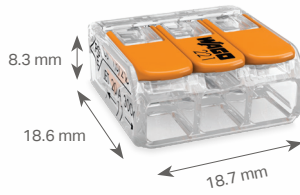

Electrical Data	12 AWG	10 AWG
Rated voltage	600 V (1000 V signs & fixtures)	
Nominal current	20 A	30 A
Wire Size		
Solid conductor	24 - 12 AWG	20 - 10 AWG
Stranded conductor	24 - 12 AWG	20 - 10 AWG
Flexible conductor	24 - 12 AWG	20 - 10 AWG
Strip length	11 mm / 0.43 in.	13 mm
Maximum operating temperature	105 °C	
Approvals	    	

Easily combine various types and sizes of wires

- 12 AWG family:
24 - 12 AWG
- 10 AWG family:
20 - 10 AWG

221 Series for 12 AWG

L 11 mm / 0.43 in.

L 11 mm / 0.43 in.

L 11 mm / 0.43 in.

2-conductor connector Transparent housing, orange levers		3-conductor connector Transparent housing, orange levers		5-conductor connector Transparent housing, orange levers	
Item No.	Pack.-unit pcs	Item No.	Pack.-unit pcs	Item No.	Pack.-unit pcs
221-412	1=box of 100 pcs	221-413	1=box of 50 pcs	221-415	1=box of 25 pcs
221-412/VE00-2500	2500 (bulk)	221-413/VE00-2500	2500 (bulk)	221-415/VE00-1000	1000 (bulk)
221-412/996-010	1=10 (clamshell)	221-413/996-010	1=10 (clamshell)	221-415/996-010	1=10 (clamshell)
221-412/K194-4045/000-100	1=jug of 550	221-413/K194-4045/000-100	1=jug of 350	221-415/K194-4045/000-100	1=jug of 225

221 Series for 10 AWG

L 11 mm / 0.43 in.

L 11 mm / 0.43 in.

L 11 mm / 0.43 in.

2-conductor connector Transparent housing, orange levers		3-conductor connector Transparent housing, orange levers		5-conductor connector Transparent housing, orange levers	
Item No.	Pack.-unit pcs	Item No.	Pack.-unit pcs	Item No.	Pack.-unit pcs
221-612	1=box of 50 pcs	221-613	1=box of 30 pcs	221-615	1=box of 15 pcs
221-612/VE00-1000	1000 (bulk)	221-613/VE00-1000	1000 (bulk)	221-615/VE00-500	500 (bulk)