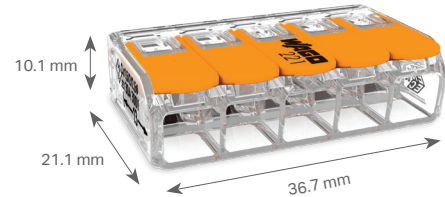

Electrical Data	12 AWG	10 AWG
Rated voltage	600 V (1000 V signs & fixtures)	
Nominal current	20 A	30 A
Wire Size		
Solid conductor	24 - 12 AWG	20 - 10 AWG
Stranded conductor	24 - 12 AWG	20 - 10 AWG
Flexible conductor	24 - 12 AWG	20 - 10 AWG
Strip length	11 mm / 0.43 in.	13 mm
Maximum operating temperature	105 °C	
Approvals	    	

Easily combine various types and sizes of wires

- 12 AWG family:
24 - 12 AWG
- 10 AWG family:
20 - 10 AWG

221 Series for 12 AWG

L 11 mm / 0.43 in.

L 11 mm / 0.43 in.

L 11 mm / 0.43 in.

2-conductor connector Transparent housing, orange levers		3-conductor connector Transparent housing, orange levers		5-conductor connector Transparent housing, orange levers	
Item No.	Pack.-unit pcs	Item No.	Pack.-unit pcs	Item No.	Pack.-unit pcs
221-412	1=box of 100 pcs	221-413	1=box of 50 pcs	221-415	1=box of 25 pcs
221-412/VE00-2500	2500 (bulk)	221-413/VE00-2500	2500 (bulk)	221-415/VE00-1000	1000 (bulk)
221-412/996-010	1=10 (clamshell)	221-413/996-010	1=10 (clamshell)	221-415/996-010	1=10 (clamshell)
221-412/K194-4045/000-100	1=jug of 550	221-413/K194-4045/000-100	1=jug of 350	221-415/K194-4045/000-100	1=jug of 225

221 Series for 10 AWG

L 11 mm / 0.43 in.

L 11 mm / 0.43 in.

L 11 mm / 0.43 in.

2-conductor connector Transparent housing, orange levers		3-conductor connector Transparent housing, orange levers		5-conductor connector Transparent housing, orange levers	
Item No.	Pack.-unit pcs	Item No.	Pack.-unit pcs	Item No.	Pack.-unit pcs
221-612	1=box of 50 pcs	221-613	1=box of 30 pcs	221-615	1=box of 15 pcs
221-612/VE00-1000	1000 (bulk)	221-613/VE00-1000	1000 (bulk)	221-615/VE00-500	500 (bulk)