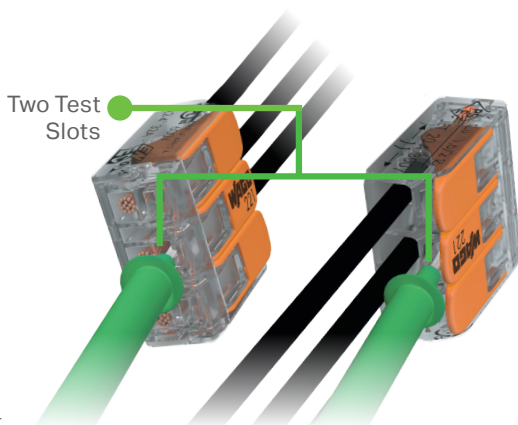

221 SERIES LEVER-NUTS®

Compact Splicing Connectors for All Wire Types

221 SERIES LEVER-NUTS®

- Connect any combination of solid, stranded and flexible copper wires quickly and reliably
- Visually inspect for proper strip length and complete wire insertion through its transparent housing
- Operate comfortably and with lower operating forces by using familiar orange levers

Electrical Data	12 AWG	10 AWG
Rated voltage	600 V (1000 V signs & fixtures)	
Nominal current	20 A	30 A
Wire Size		
Solid conductor	24 - 12 AWG	20 - 10 AWG
Stranded conductor	24 - 12 AWG	20 - 10 AWG
Flexible conductor	24 - 12 AWG	20 - 10 AWG
Strip length	11 mm / 0.43 in.	13 mm
Maximum operating temperature	105 °C	
Approvals	    	

Easily combine various types and sizes of wires

- 12 AWG family:
24 - 12 AWG
- 10 AWG family:
20 - 10 AWG

221 Series for 12 AWG

L 11 mm / 0.43 in.

L 11 mm / 0.43 in.

L 11 mm / 0.43 in.

2-conductor connector Transparent housing, orange levers		3-conductor connector Transparent housing, orange levers		5-conductor connector Transparent housing, orange levers	
Item No.	Pack.-unit pcs	Item No.	Pack.-unit pcs	Item No.	Pack.-unit pcs
221-412	1=box of 100 pcs	221-413	1=box of 50 pcs	221-415	1=box of 25 pcs
221-412/VE00-2500	2500 (bulk)	221-413/VE00-2500	2500 (bulk)	221-415/VE00-1000	1000 (bulk)
221-412/996-010	1=10 (clamshell)	221-413/996-010	1=10 (clamshell)	221-415/996-010	1=10 (clamshell)
221-412/K194-4045/000-100	1=jug of 550	221-413/K194-4045/000-100	1=jug of 350	221-415/K194-4045/000-100	1=jug of 225