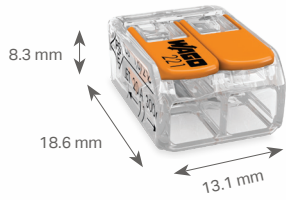

221 SERIES LEVER-NUTS®

Compact Splicing Connectors for All Wire Types

221 SERIES LEVER-NUTS®

- Connect any combination of solid, stranded and flexible copper wires quickly and reliably
- Visually inspect for proper strip length and complete wire insertion through its transparent housing
- Operate comfortably and with lower operating forces by using familiar orange levers

Electrical Data	12 AWG	10 AWG
Rated voltage	600 V (1000 V signs & fixtures)	
Nominal current	20 A	30 A
Wire Size		
Solid conductor	24 - 12 AWG	20 - 10 AWG
Stranded conductor	24 - 12 AWG	20 - 10 AWG
Flexible conductor	24 - 12 AWG	20 - 10 AWG
Strip length	11 mm / 0.43 in.	13 mm
Maximum operating temperature	105 °C	
Approvals	    	

Easily combine various types and sizes of wires

- 12 AWG family:
24 - 12 AWG
- 10 AWG family:
20 - 10 AWG

221 Series for 12 AWG

L 11 mm / 0.43 in.

L 11 mm / 0.43 in.

L 11 mm / 0.43 in.

2-conductor connector Transparent housing, orange levers		3-conductor connector Transparent housing, orange levers		5-conductor connector Transparent housing, orange levers	
Item No.	Pack.-unit pcs	Item No.	Pack.-unit pcs	Item No.	Pack.-unit pcs
221-412	1=box of 100 pcs	221-413	1=box of 50 pcs	221-415	1=box of 25 pcs
221-412/VE00-2500	2500 (bulk)	221-413/VE00-2500	2500 (bulk)	221-415/VE00-1000	1000 (bulk)
221-412/996-010	1=10 (clamshell)	221-413/996-010	1=10 (clamshell)	221-415/996-010	1=10 (clamshell)
221-412/K194-4045/000-100	1=jug of 550	221-413/K194-4045/000-100	1=jug of 350	221-415/K194-4045/000-100	1=jug of 225