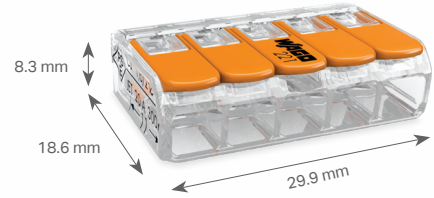

Electrical Data	12 AWG	10 AWG
Rated voltage	600 V (1000 V signs & fixtures)	
Nominal current	20 A	30 A
Wire Size		
Solid conductor	24 - 12 AWG	20 - 10 AWG
Stranded conductor	24 - 12 AWG	20 - 10 AWG
Flexible conductor	24 - 12 AWG	20 - 10 AWG
Strip length	11 mm / 0.43 in.	13 mm
Maximum operating temperature	105 °C	
Approvals	    	

Easily combine various types and sizes of wires

- 12 AWG family:
24 - 12 AWG
- 10 AWG family:
20 - 10 AWG

221 Series for 12 AWG

L 11 mm / 0.43 in.

L 11 mm / 0.43 in.

L 11 mm / 0.43 in.

2-conductor connector Transparent housing, orange levers		3-conductor connector Transparent housing, orange levers		5-conductor connector Transparent housing, orange levers	
Item No.	Pack.-unit pcs	Item No.	Pack.-unit pcs	Item No.	Pack.-unit pcs
221-412	1=box of 100 pcs	221-413	1=box of 50 pcs	221-415	1=box of 25 pcs
221-412/VE00-2500	2500 (bulk)	221-413/VE00-2500	2500 (bulk)	221-415/VE00-1000	1000 (bulk)
221-412/996-010	1=10 (clamshell)	221-413/996-010	1=10 (clamshell)	221-415/996-010	1=10 (clamshell)
221-412/K194-4045/000-100	1=jug of 550	221-413/K194-4045/000-100	1=jug of 350	221-415/K194-4045/000-100	1=jug of 225

221 Series for 10 AWG

L 11 mm / 0.43 in.

L 11 mm / 0.43 in.

L 11 mm / 0.43 in.

2-conductor connector Transparent housing, orange levers		3-conductor connector Transparent housing, orange levers		5-conductor connector Transparent housing, orange levers	
Item No.	Pack.-unit pcs	Item No.	Pack.-unit pcs	Item No.	Pack.-unit pcs
221-612	1=box of 50 pcs	221-613	1=box of 30 pcs	221-615	1=box of 15 pcs
221-612/VE00-1000	1000 (bulk)	221-613/VE00-1000	1000 (bulk)	221-615/VE00-500	500 (bulk)