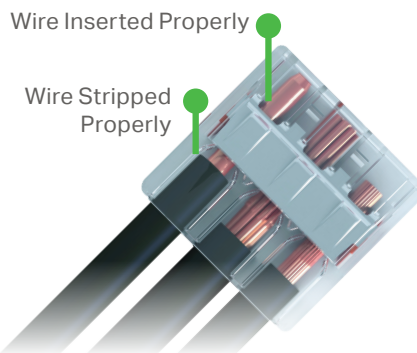

221 SERIES LEVER-NUTS®

Compact Splicing Connectors for All Wire Types

221 SERIES LEVER-NUTS®

- Connect any combination of solid, stranded and flexible copper wires quickly and reliably
- Visually inspect for proper strip length and complete wire insertion through its transparent housing
- Operate comfortably and with lower operating forces by using familiar orange levers

Electrical Data	12 AWG	10 AWG
Rated voltage	600 V (1000 V signs & fixtures)	
Nominal current	20 A	30 A
Wire Size		
Solid conductor	24 - 12 AWG	20 - 10 AWG
Stranded conductor	24 - 12 AWG	20 - 10 AWG
Flexible conductor	24 - 12 AWG	20 - 10 AWG
Strip length	11 mm / 0.43 in.	13 mm
Maximum operating temperature	105 °C	
Approvals	    	

221 Series for 10 AWG

L 11 mm / 0.43 in.

L 11 mm / 0.43 in.

L 11 mm / 0.43 in.

2-conductor connector Transparent housing, orange levers		3-conductor connector Transparent housing, orange levers		5-conductor connector Transparent housing, orange levers	
Item No.	Pack.-unit pcs	Item No.	Pack.-unit pcs	Item No.	Pack.-unit pcs
221-612	1=box of 50 pcs	221-613	1=box of 30 pcs	221-615	1=box of 15 pcs
221-612/VE00-1000	1000 (bulk)	221-613/VE00-1000	1000 (bulk)	221-615/VE00-500	500 (bulk)