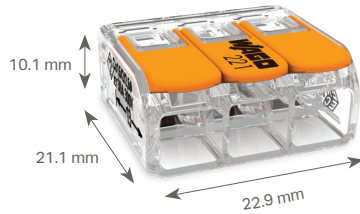

Easily combine various types and sizes of wires

- 12 AWG family:
24 - 12 AWG
- 10 AWG family:
20 - 10 AWG

221 Series for 12 AWG

L 11 mm / 0.43 in.

L 11 mm / 0.43 in.

L 11 mm / 0.43 in.

2-conductor connector Transparent housing, orange levers		3-conductor connector Transparent housing, orange levers		5-conductor connector Transparent housing, orange levers	
Item No.	Pack.-unit pcs	Item No.	Pack.-unit pcs	Item No.	Pack.-unit pcs
221-412	1=box of 100 pcs	221-413	1=box of 50 pcs	221-415	1=box of 25 pcs
221-412/VE00-2500	2500 (bulk)	221-413/VE00-2500	2500 (bulk)	221-415/VE00-1000	1000 (bulk)
221-412/996-010	1=10 (clamshell)	221-413/996-010	1=10 (clamshell)	221-415/996-010	1=10 (clamshell)
221-412/K194-4045/000-100	1=jug of 550	221-413/K194-4045/000-100	1=jug of 350	221-415/K194-4045/000-100	1=jug of 225

221 Series for 10 AWG

L 11 mm / 0.43 in.

L 11 mm / 0.43 in.

L 11 mm / 0.43 in.

2-conductor connector Transparent housing, orange levers		3-conductor connector Transparent housing, orange levers		5-conductor connector Transparent housing, orange levers	
Item No.	Pack.-unit pcs	Item No.	Pack.-unit pcs	Item No.	Pack.-unit pcs
221-612	1=box of 50 pcs	221-613	1=box of 30 pcs	221-615	1=box of 15 pcs
221-612/VE00-1000	1000 (bulk)	221-613/VE00-1000	1000 (bulk)	221-615/VE00-500	500 (bulk)