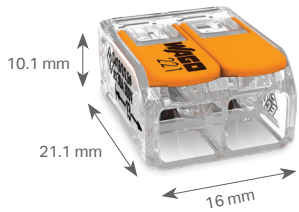

Electrical Data	12 AWG	10 AWG
Rated voltage	600 V (1000 V signs & fixtures)	
Nominal current	20 A	30 A
Wire Size		
Solid conductor	24 - 12 AWG	20 - 10 AWG
Stranded conductor	24 - 12 AWG	20 - 10 AWG
Flexible conductor	24 - 12 AWG	20 - 10 AWG
Strip length	11 mm / 0.43 in.	13 mm
Maximum operating temperature	105 °C	
Approvals	    	

Easily combine various types and sizes of wires

- 12 AWG family:
24 - 12 AWG
- 10 AWG family:
20 - 10 AWG

221 Series for 12 AWG

L 11 mm / 0.43 in.

L 11 mm / 0.43 in.

L 11 mm / 0.43 in.

2-conductor connector Transparent housing, orange levers		3-conductor connector Transparent housing, orange levers		5-conductor connector Transparent housing, orange levers	
Item No.	Pack.-unit pcs	Item No.	Pack.-unit pcs	Item No.	Pack.-unit pcs
221-412	1=box of 100 pcs	221-413	1=box of 50 pcs	221-415	1=box of 25 pcs
221-412/VE00-2500	2500 (bulk)	221-413/VE00-2500	2500 (bulk)	221-415/VE00-1000	1000 (bulk)
221-412/996-010	1=10 (clamshell)	221-413/996-010	1=10 (clamshell)	221-415/996-010	1=10 (clamshell)
221-412/K194-4045/000-100	1=jug of 550	221-413/K194-4045/000-100	1=jug of 350	221-415/K194-4045/000-100	1=jug of 225

221 Series for 10 AWG

L 11 mm / 0.43 in.

L 11 mm / 0.43 in.

L 11 mm / 0.43 in.

2-conductor connector Transparent housing, orange levers		3-conductor connector Transparent housing, orange levers		5-conductor connector Transparent housing, orange levers	
Item No.	Pack.-unit pcs	Item No.	Pack.-unit pcs	Item No.	Pack.-unit pcs
221-612	1=box of 50 pcs	221-613	1=box of 30 pcs	221-615	1=box of 15 pcs
221-612/VE00-1000	1000 (bulk)	221-613/VE00-1000	1000 (bulk)	221-615/VE00-500	500 (bulk)