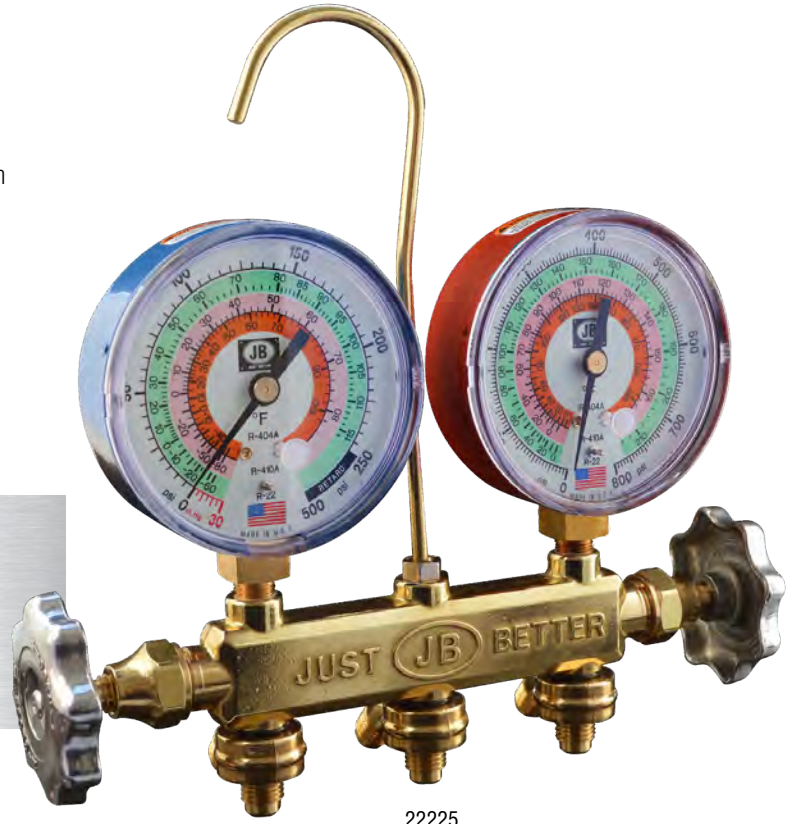

## PATRIOT™ 2-Valve Brass Manifold

- Rugged bar design paired with easy-to-grip metal handles
- Available with assorted gauge options
- Free-floating, dual o-ring sealing system for faster evacuation and charging
- Surge dampened gauges for reduced needle movement
- 360° swiveling hose holders
- Secure hanging hook
- Easy-to-turn metal handwheels
- Solid brass forging
- 1 year warranty; lifetime on bar
- Made in the USA 

	R22	R404A	R410A
PART NO.	HOSES	GAUGE SIZE	GAUGE FEATURES
22225	Manifold Only	3-1/8" (80mm)	Illuminating Class 1, 1%
22225L	Manifold Only	3-1/8" (80mm)	LED
22225CM	Manifold Only	3-1/8" (80mm)	Illuminating, Class 1, 1% Camo
22233	CCLC-60"	3-1/8" (80mm)	Illuminating, Class 1, 1%
22233L	CCLC-60"	3-1/8" (80mm)	LED
22233CM	CCLC-60"	3-1/8" (80mm)	Illuminating, Class 1, 1% Camo
22246	CCLS-60"	3-1/8" (80mm)	Illuminating, Class 1, 1%
22246CM	CCLS-60"	3-1/8" (80mm)	Illuminating, Class 1, 1% Camo

	R22	R134A	R404A
PART NO.	HOSES	GAUGE SIZE	GAUGE FEATURES
22125	Manifold Only	3-1/8" (80mm)	Illuminating, Class 1, 1%
22133	CCLC-60"	3-1/8" (80mm)	Illuminating, Class 1, 1%

	R410A		
PART NO.	HOSES	GAUGE SIZE	GAUGE FEATURES
22500	Manifold Only	2-1/2" (63.5mm)	R410A Only
22505	Manifold Only (5/16")	2-1/2" (63.5mm)	R410A Only
22525	Manifold Only	3-1/8" (80mm)	R410A Only
22531	CCLC-60"	3-1/8" (80mm)	R410A Only

	R290	R600A	
PART NO.	HOSES	GAUGE SIZE	GAUGE FEATURES
22725	Manifold Only	3-1/8" (80mm)	Illuminating, Class 1, 1% Hydrocarbon
22733	CCLC-36"	3-1/8" (80mm)	Illuminating, Class 1, 1% Hydrocarbon
22733RF-18	18" CLRH Hoses	3-1/8" (80mm)	Illuminating, Class 1, 1% Hydrocarbon