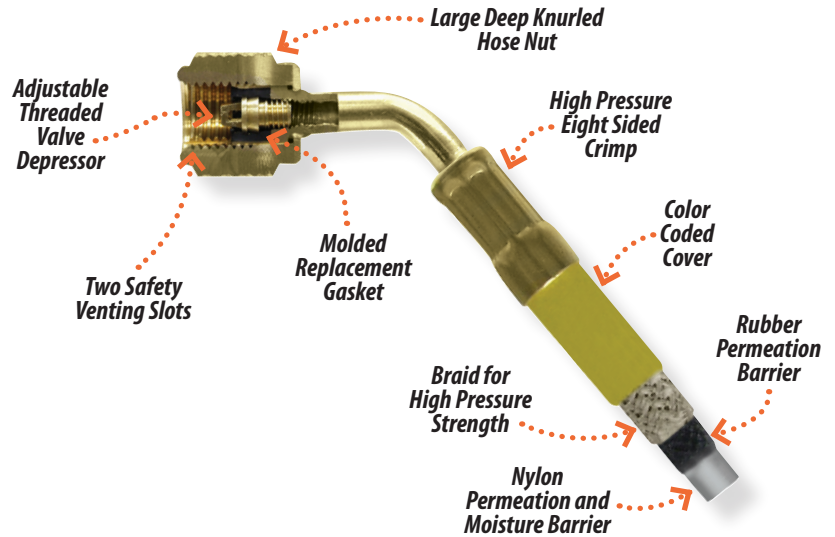

Soft Magic[®] Barrier Hose

- Nylon Barrier Hose
- Maximum Working Pressure: 800 PSI
- Burst Pressure: 4000 PSI

Anatomy of the Soft Magic[®] Barrier Hose

HVAC/R TOOLS

	Length	Red Part#	Yellow Part#	Blue Part#	Hose Set 1 Each R, Y, B Part#
Soft Magic [®] Barrier Hoses with Standard Fittings	3 ft. 90cm	H3SMBR	H3SMBY	H3SMBB	HC3SMB
	5 ft. 150cm	H5SMBR	H5SMBY	H5SMBB	HC5SMB
	6 ft. 180cm	H6SMBR	H6SMBY	H6SMBB	HC6SMB
	8 ft. 240cm	H8SMBR	H8SMBY	H8SMBB	HDC5MB

*HDC5MB Hose Set: (3) 5 ft. 1/4" Hoses and (1) 5 ft. 3/8" Hose

UHR
Uniweld
Hose
Rack
(Holds up to
50 Hoses)

	Part#	Description
Replacement Parts for Soft Magic [®] Barrier Hoses	H1476	Pkg. of (6) Gaskets and (3) Depressors
	HX14N-10	Pkg. of (10) Gaskets
	HX14N-100	Pkg. of (100) Gaskets
	H76S-10	Pkg. of (10) Valve Depressors