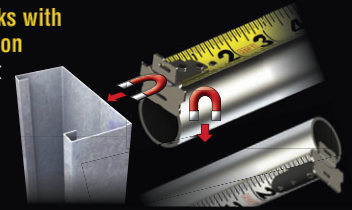

MEASUREMENT

TAPE MEASURES

**13 FOOT
STANDOUT
WIDE, TOUGH, &
DURABLE BLADE**

UNCLUTTERED,
EASY-TO-READ
**BOLD LINES
EVERY 1/8"**

US Patent D803711

Magnetic end hooks with dual angle attraction attaches to conduit and steel studs to easily read from above or below

Retraction Speed Brake controls blade speed and protects fingers from having to touch blade

Conduit bending table and 3-phase layout guide helps calculate offsets and saddles

Double Hook End

Single Hook End

Tape Measures

Includes core Tape Measure features plus:

- Heavy-Duty nylon coating protects blade printing
- Super-sized back clip holds securely to wide belts and extends into pockets
- Printing with centimeters and inches (Cat. No. 9375)
- Cat. No. 9125 has one-sided printing

Cat. No.	Tape Length	Hook	Magnetic	Overall Width	Overall Length
9125	25' (7.6 m)	Single	No	2.35" (6 cm)	3.43" (8.7 cm)
9216	16' (4.9 m)	Double	Yes	2.35" (6 cm)	3.07" (8 cm)
9225	25' (7.6 m)	Double	Yes	2.35" (6 cm)	3.43" (8.7 cm)
9230	30' (9.1 m)	Double	Yes	2.35" (6 cm)	3.8" (9.7 cm)