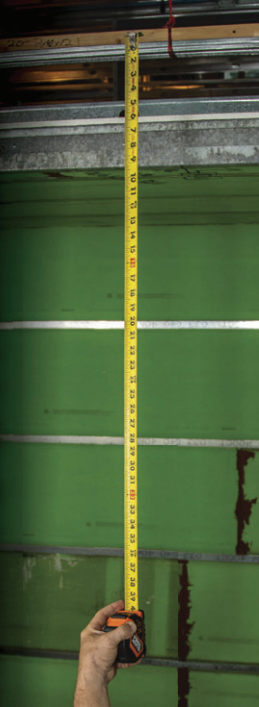

MEASUREMENT

TAPE MEASURES

**13 FOOT
STANDOUT
WIDE, TOUGH, &
DURABLE BLADE**

UNCLUTTERED,
EASY-TO-READ
**BOLD LINES
EVERY 1/8"**

US Patent D803711

Magnetic end hooks with dual angle attraction attaches to conduit and steel studs to easily read from above or below

Retraction Speed Brake controls blade speed and protects fingers from having to touch blade

Conduit bending table and 3-phase layout guide helps calculate offsets and saddles

Double Hook End

Single Hook End

Tape Measures

Includes core Tape Measure features plus:

- Heavy-Duty nylon coating protects blade printing
- Super-sized back clip holds securely to wide belts and extends into pockets
- Printing with centimeters and inches (Cat. No. 9375)
- Cat. No. 9125 has one-sided printing

Cat. No.	Tape Length	Hook	Magnetic	Overall Width	Overall Length
9125	25' (7.6 m)	Single	No	2.35" (6 cm)	3.43" (8.7 cm)
9216	16' (4.9 m)	Double	Yes	2.35" (6 cm)	3.07" (8 cm)
9225	25' (7.6 m)	Double	Yes	2.35" (6 cm)	3.43" (8.7 cm)
9230	30' (9.1 m)	Double	Yes	2.35" (6 cm)	3.8" (9.7 cm)