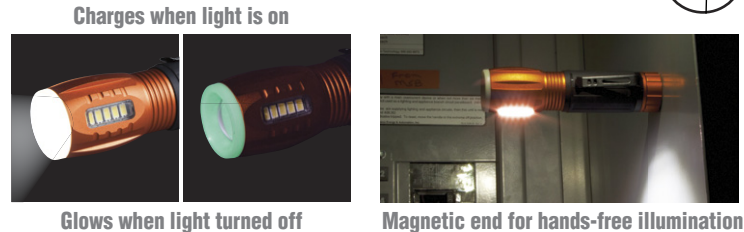

FL 1 STANDARD	
10ft	IP67
Flashlight	
235 Lumens	6h
Worklight	
100 Lumens	12h

Alkaline LED Flashlight with Worklight

- Flashlight: 235 lumens for 6 hour runtime; Worklight: 100 lumens for 12 hour runtime
- Bright, focused flashlight and broadcasting work light in one tool
- Strong magnet for secure, hands-free illumination
- Glow ring tip charges while the light is on and allows for easy retrieval in the dark
- Durable; IP67 waterproof and dust proof with 10' (3 m) drop rating
- Aluminum body with cushion-grip handle
- Pocket clip for easy, convenient access
- 3x AAA batteries included
- Works with Klein Backpack 55482 and 55655

56028

Cat. No.	Dimensions	Batteries	Drop Protection
56028	4.79" L x 1.29" W (12.2 x 3.3 cm)	3x AAA	10' (3 m)

Charges when light is on

Glow when light turned off

Magnetic end for hands-free illumination

FL 1 STANDARD	
70 Lumens	6h
10ft	IP54

Alkaline Inspection Penlight with Laser

- 70 lumens for 6 hours runtime
- LED penlight for up-close lighting in dim areas
- Laser pointer aids in pinpointing objects in out-of-reach locations
- Glow ring tip charges while the light is on and allows for easy retrieval in the dark
- 10' (3 m) drop rating
- Pocket clip for easy, convenient access
- Aluminum body with knurled handle
- 2x AAA batteries included

Rechargeable Waterproof Pocket Flashlight

- Rechargeable pocket flashlight features a durable 10-Foot drop rating and is both waterproof and dustproof
- Compact light has four modes: High at 275 lumens, Medium at 100 lumens, and all-day Eco setting and Strobe
- Flashlight comes with a removable lanyard to keep the light close by
- Versatile dual-direction pocket clip secures the light in a pocket or to the bill of a cap for hands-free use
- Equipped with Last Mode Memory so the light turns on in the same mode it was turned off
- Tri-color LED light indicates battery life
- Slide the collar down for recharging via the included USB-C cable