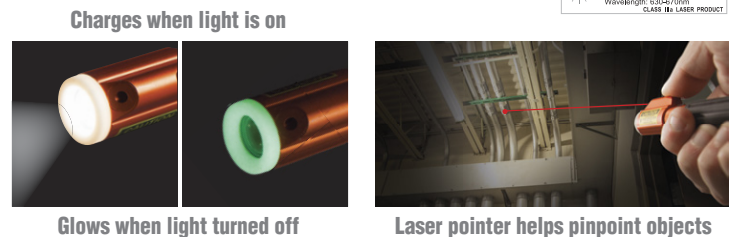

FL 1 STANDARD	
10ft	IP67
Flashlight	
235 Lumens	6h
Worklight	
100 Lumens	12h

Alkaline LED Flashlight with Worklight

- Flashlight: 235 lumens for 6 hour runtime; Worklight: 100 lumens for 12 hour runtime
- Bright, focused flashlight and broadcasting work light in one tool
- Strong magnet for secure, hands-free illumination
- Glow ring tip charges while the light is on and allows for easy retrieval in the dark
- Durable; IP67 waterproof and dust proof with 10' (3 m) drop rating
- Aluminum body with cushion-grip handle
- Pocket clip for easy, convenient access
- 3x AAA batteries included
- Works with Klein Backpack 55482 and 55655

56028

Cat. No.	Dimensions	Batteries	Drop Protection
56028	4.79" L x 1.29" W (12.2 x 3.3 cm)	3x AAA	10' (3 m)

Charges when light is on

Glow when light turned off

Magnetic end for hands-free illumination

FL 1 STANDARD	
70 Lumens	6h
10ft	IP54

Alkaline Inspection Penlight with Laser

- 70 lumens for 6 hours runtime
- LED penlight for up-close lighting in dim areas
- Laser pointer aids in pinpointing objects in out-of-reach locations
- Glow ring tip charges while the light is on and allows for easy retrieval in the dark
- 10' (3 m) drop rating
- Pocket clip for easy, convenient access
- Aluminum body with knurled handle
- 2x AAA batteries included

56026

Cat. No.	Dimensions	Batteries	Drop Protection
56026	6" L x .8" W (15.2 x 2 cm)	2x AAA	10' (3 m)

Charges when light is on

Glow when light turned off

Laser pointer helps pinpoint objects

FL 1 STANDARD	
High 275 Lumens	3hr
Med 100 Lumens	5hr
Eco 12 Lumens	12hr
Strobe 15 Lumens	36hr
10ft	IP67