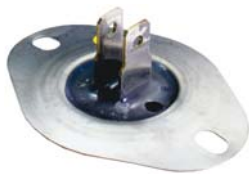

Limit Control Switches – Auto Reset (Large Flanged Airstream – 44T Low Voltage)

THERMODISC

PART NO	TOD SWITCH SERIES	OPEN TEMP (°F)	TOLERANCE OPEN TEMP (°F)	CLOSE TEMP (°F)	TOLERANCE CLOSE TEMP (°F)	NOM TEMP DIFFERENCE	MAX VOLTAGE RATING (VAC)	MAX CURRENT RATING (A)	COLOR CODE	DISC FACE	SWITCH TYPE	CONTACT ORIENT	MOUNTING INSERTION DEPTH-MAX (IN)
47-102436-07	44T	100	+/-8	80	+/-9	20	26	1	Brown	Enclosed	SPST	Normally Closed	3/8
47-102436-06	44T	110	+/-8	90	+/-9	20	26	1	Purple	Enclosed	SPST	Normally Closed	3/8
47-102436-04	44T	115	+/-8	95	+/-9	20	26	1	Red	Enclosed	SPST	Normally Closed	3/8
470015	44T	120	+/-8	100	+/-9	20	26	1	Yellow	Enclosed	SPST	Normally Closed	3/8
47-102436-03	44T	125	+/-8	105	+/-9	20	26	1	Blue	Enclosed	SPST	Normally Closed	3/8
47-102436-08	44T	130	+/-8	110	+/-9	20	26	1	Black	Enclosed	SPST	Normally Closed	3/8
47-102436-05	44T	135	+/-8	115	+/-9	20	26	1	Green	Enclosed	SPST	Normally Closed	3/8
470018	44T	145	+/-8	125	+/-9	20	26	1	Orange	Enclosed	SPST	Normally Closed	3/8