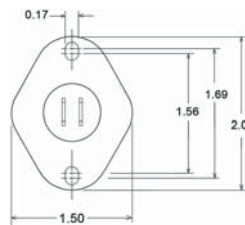

Limit Control Switches – Auto Reset (Large Flanged Airstream – 44T Low Voltage)

THERMODISC

PART NO	TOD SWITCH SERIES	OPEN TEMP (°F)	TOLERANCE OPEN TEMP (°F)	CLOSE TEMP (°F)	TOLERANCE CLOSE TEMP (°F)	NOM TEMP DIFFERENCE	MAX VOLTAGE RATING (VAC)	MAX CURRENT RATING (A)	COLOR CODE	DISC FACE	SWITCH TYPE	CONTACT ORIENT	MOUNTING INSERTION DEPTH-MAX (IN)
47-102436-07	44T	100	+/-8	80	+/-9	20	26	1	Brown	Enclosed	SPST	Normally Closed	3/8
47-102436-06	44T	110	+/-8	90	+/-9	20	26	1	Purple	Enclosed	SPST	Normally Closed	3/8
47-102436-04	44T	115	+/-8	95	+/-9	20	26	1	Red	Enclosed	SPST	Normally Closed	3/8
470015	44T	120	+/-8	100	+/-9	20	26	1	Yellow	Enclosed	SPST	Normally Closed	3/8
47-102436-03	44T	125	+/-8	105	+/-9	20	26	1	Blue	Enclosed	SPST	Normally Closed	3/8
47-102436-08	44T	130	+/-8	110	+/-9	20	26	1	Black	Enclosed	SPST	Normally Closed	3/8
47-102436-05	44T	135	+/-8	115	+/-9	20	26	1	Green	Enclosed	SPST	Normally Closed	3/8
470018	44T	145	+/-8	125	+/-9	20	26	1	Orange	Enclosed	SPST	Normally Closed	3/8